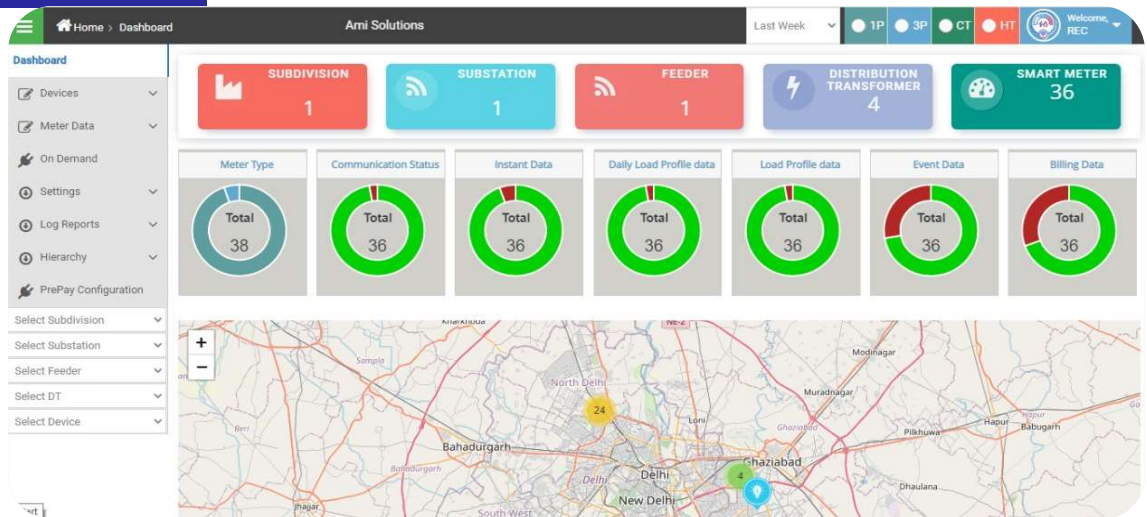

JNE HES Dashboard

Contact-US

JNE Smart technologies Pvt. Ltd.
Contact: Nagesh Sharma,
Mob: +91 9871767768
Address: vasundhra, Ghaziabad, Uttar Pradesh,201001
Website: JNE Smart technologies Pvt. Ltd. (jnetech.in)
E-Mail: info@jnetech.in /nageshsharma08@gmail.com

Contact-RENASAS

Renesas Electronics India Pvt. Ltd.
Contact: Ravindra Chaturvedi
Mob: +91 8802537352
Address: Uppal's M6 Plaza, Jasola,Delhi 110025
Website: Renesas Electronics Corporation
E-Mail: ravindra.chaturvedi.yw@renesas.com