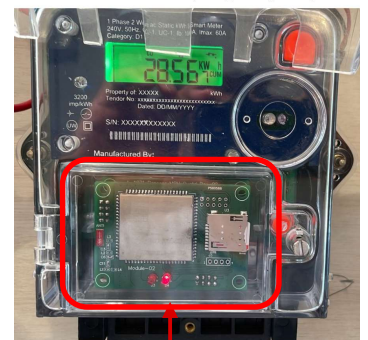

RA Ecosystem Partner Solution

Network Interface Card(NIC) based on Renesas RA2E1 MCU

Solution Summary

JNE's Network Interface Card (NIC) module is a ready-to-use solution for smart metering using the onboard RA2E1/32Pin ARM MCU chip ([RA2E1 - 48MHz Arm® Cortex®-M23 Entry Level General-Purpose Microcontroller | Renesas](#)). NIC(Network Interface card) is extended communication card in Smart meter. NIC can easily integrate with electricity meters (1-Phase & 3-Phase) and leverages any available network to form a highly resilient network for the utility. NIC supports 2-way wireless (GPRS, NBIOT etc.) functionality, remote data acquisition, meter program management, and real-time alerts for meter tampering and outages info to Utilities. 2-way communications network gives utilities greater efficiency, more reliable data delivery, improved customer satisfaction, and a scalable platform to support advanced smart grid and smart city applications.

Features/Benefits

- Onboard MCU can handles multiple communication technology
- Support multiple 4G/GPRS Comm Modules
- Support IPv6 network addressing.
- Support push the data at configured intervals to the HES
- Secure communication to HES
- Programmable Data acquisition (Push/Pull) frequency
- Support Firmware (FOTA) upgradation
- Power consumption as per IS-16444