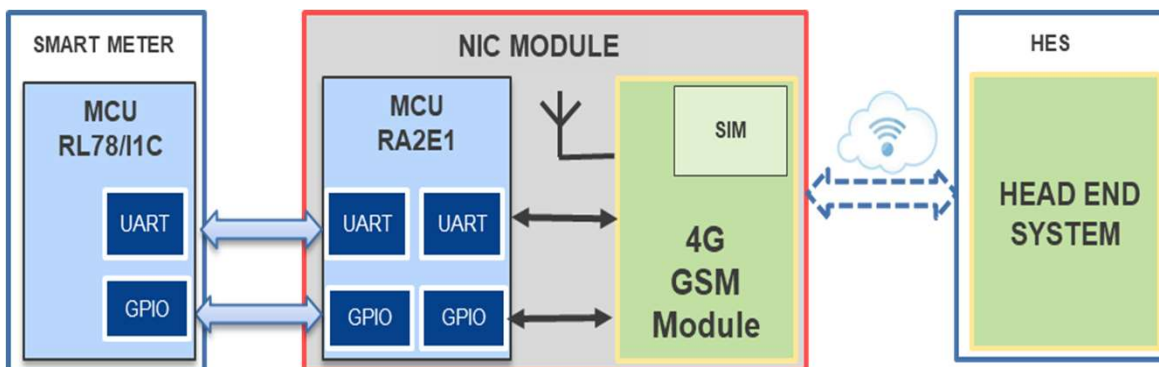

Diagrams/Graphics

Target Markets & Applications

- Smart Meter
- Net Metering
- Energy Monitoring
- Water Meter
- Gas Meter
- IoT Application