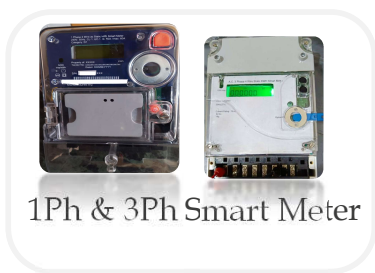

JNE Profile

JN Enterprise(Now New registration JNE Smart technologies Pvt. Ltd.) is an engineering services & technology solutions provider with core expertise in the *Smart product development like Smart Meter, Embedded Systems, Health product ,EV charger, Smart plug and Cloud Software Services ,Android Apps and help to setup manufacture plant.*

A Smart Partner for Smart Product & Metering Market Enablers

JNE Product & Services offering